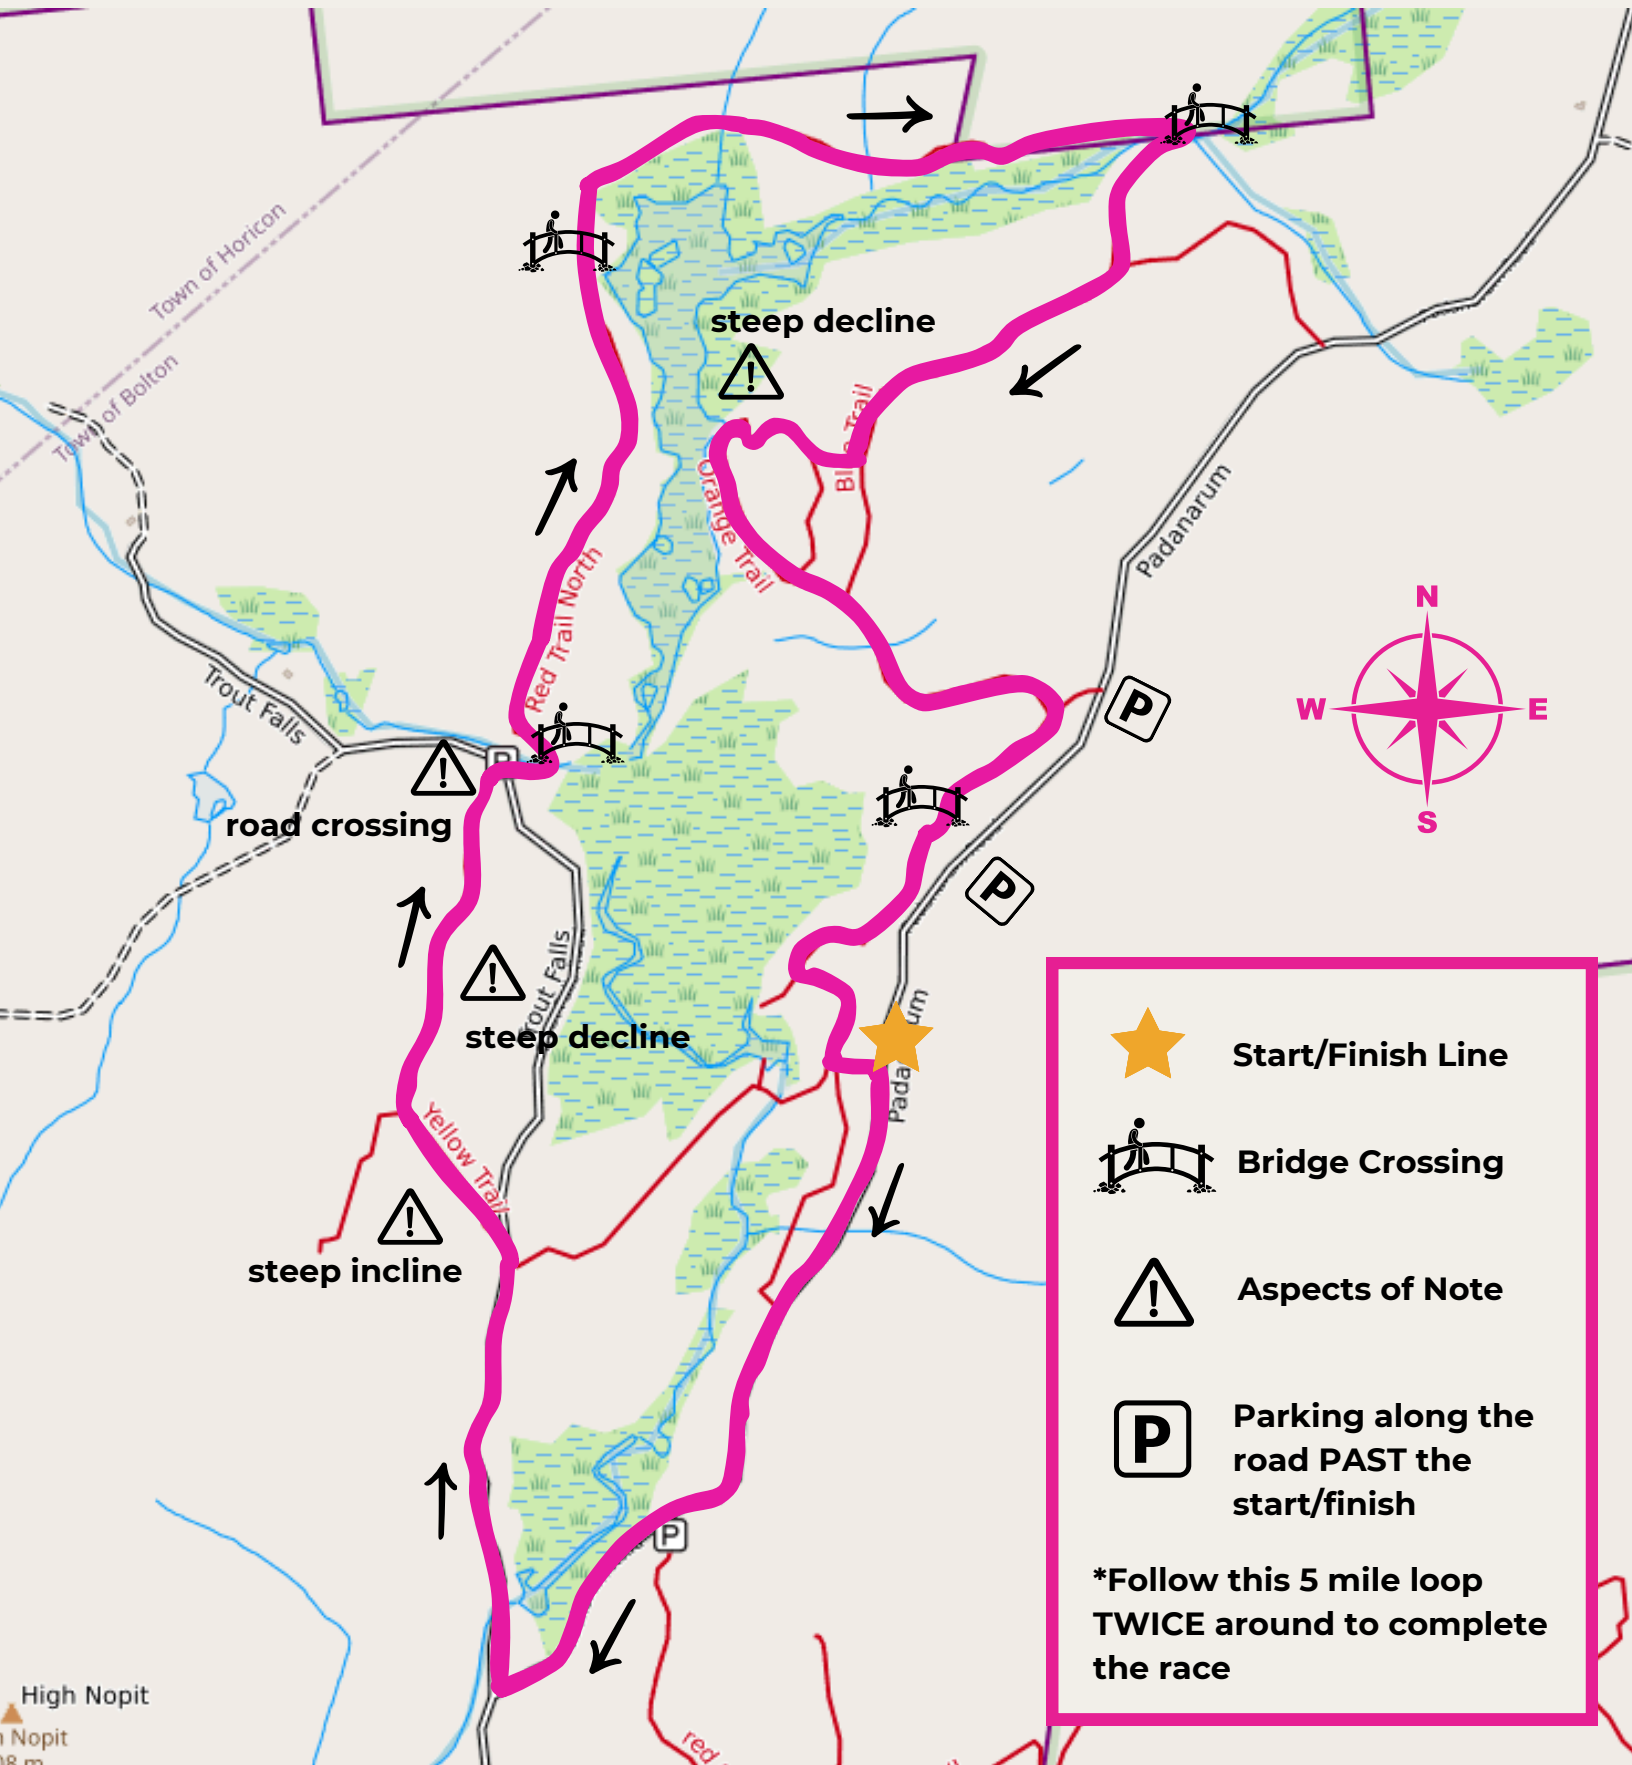

LAKE GEORGE
LAND CONSERVANCY

AMY'S ADVENTURE RACE FOR THE LAKE 10 MI.

-  Start/Finish Line
-  Bridge Crossing
-  Aspects of Note
-  Parking along the road PAST the start/finish

***Follow this 5 mile loop TWICE around to complete the race**

High Nopit
Nopit
18 m

AMY'S ADVENTURE RACE FOR THE LAKE 4.5 MI.

- Start/Finish Line
- Bridge Crossing
- Aspects of Note
- Parking along the road PAST the start/finish

***Follow this 4.5 mile loop once around to complete the race**