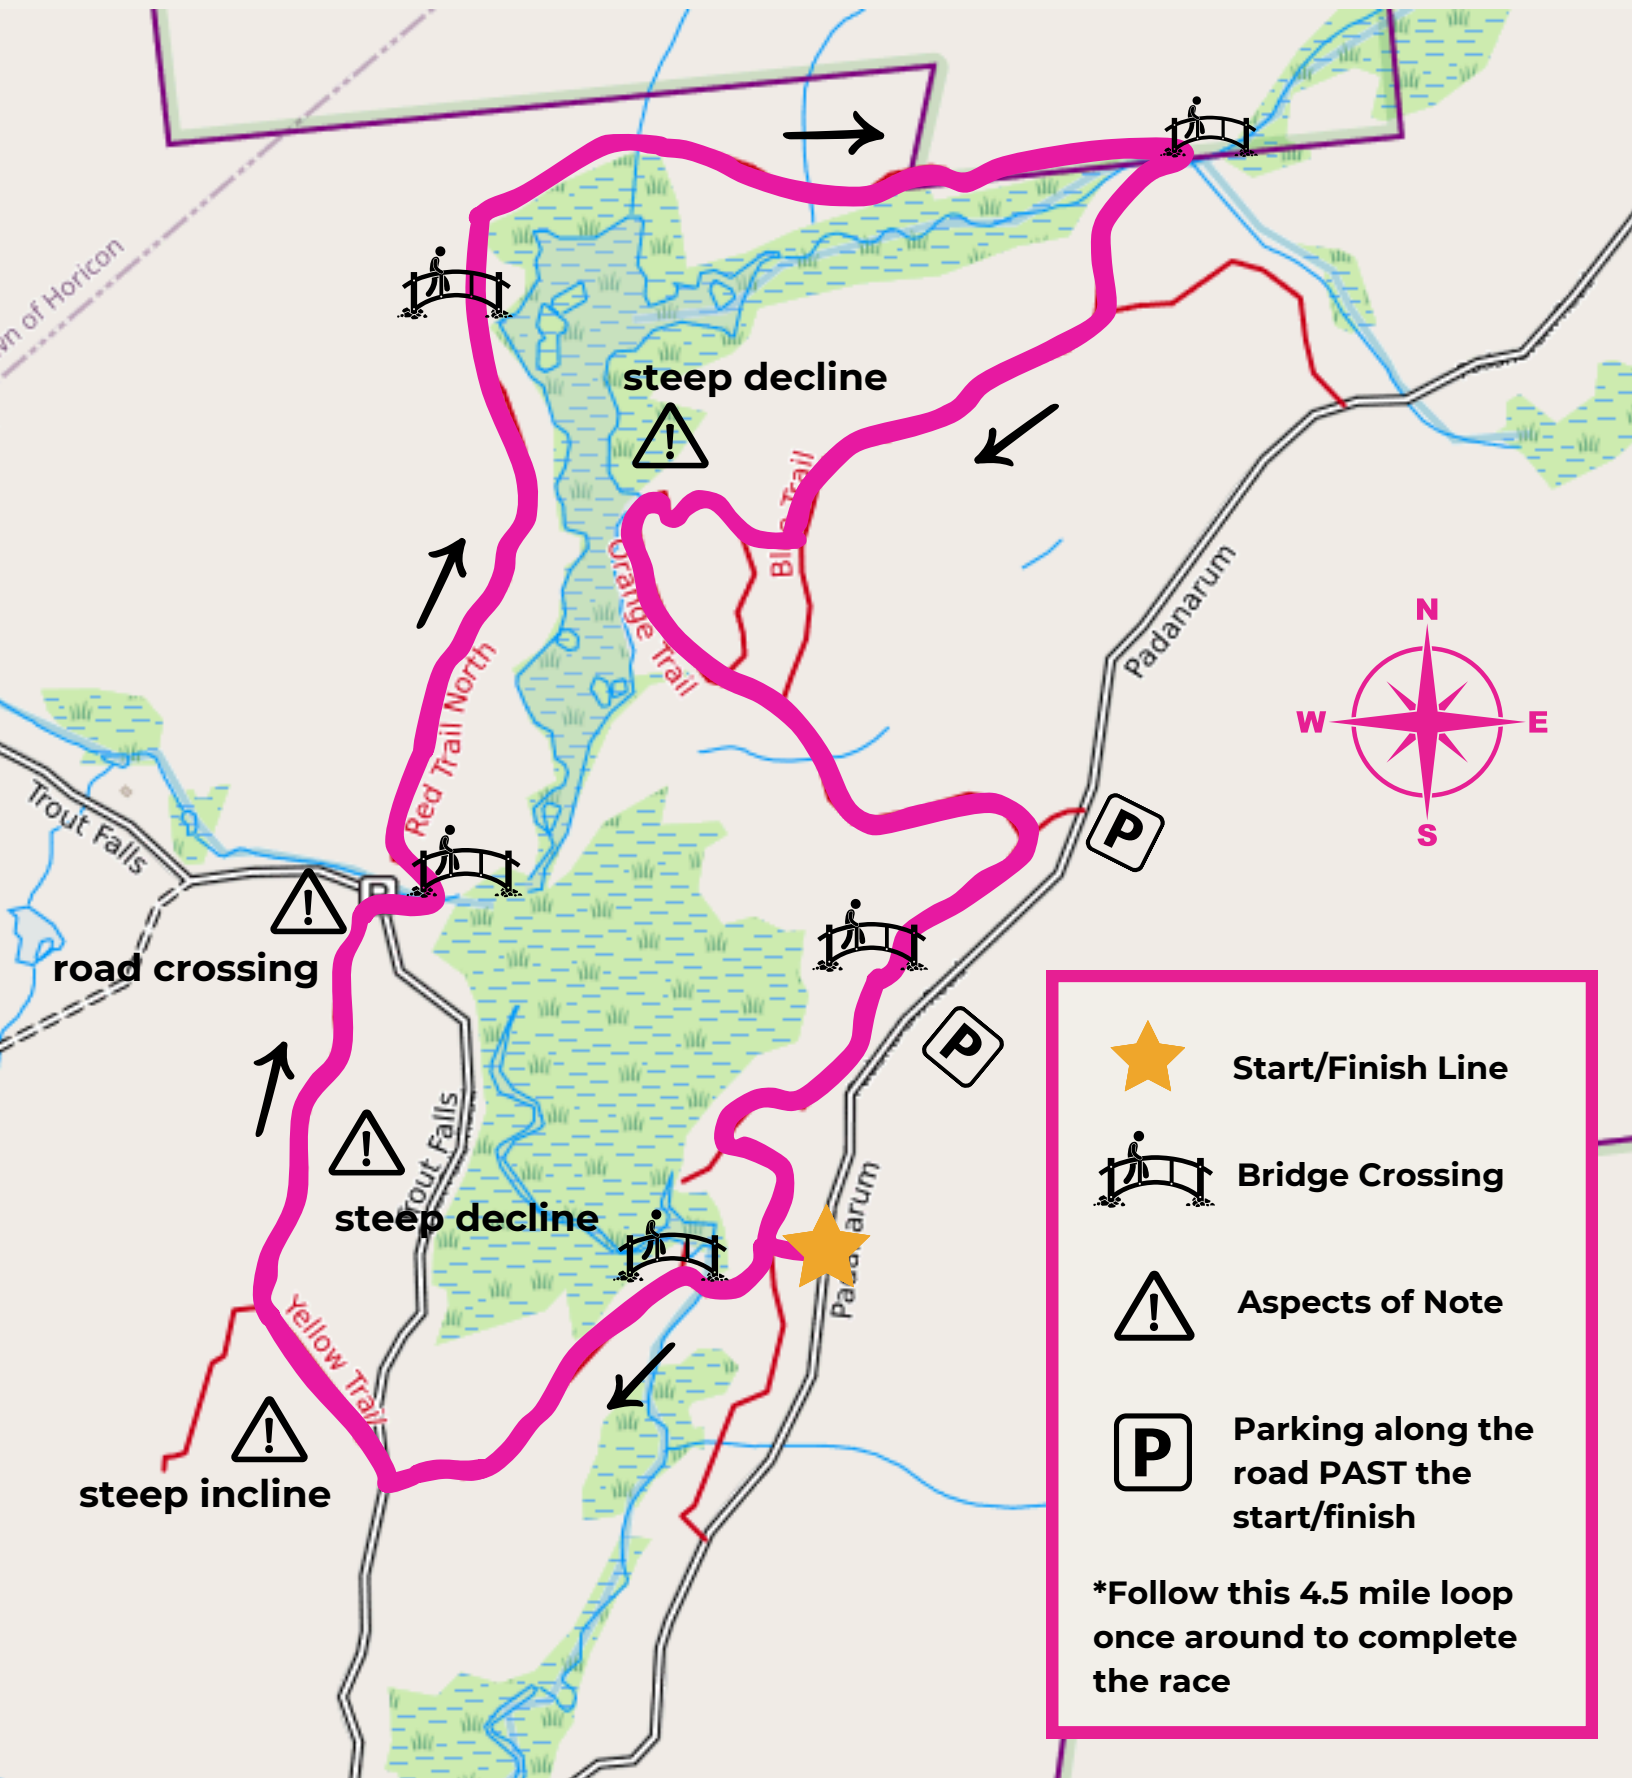

LAKE GEORGE
LAND CONSERVANCY

AMY'S ADVENTURE RACE FOR THE LAKE 10 MI.

-  Start/Finish Line
-  Bridge Crossing
-  Aspects of Note
-  Parking along the road PAST the start/finish

***Follow this 5 mile loop TWICE around to complete the race**

High Nopit
Nopit
18 m

AMY'S ADVENTURE RACE FOR THE LAKE 4.5 MI.

- Start/Finish Line
- Bridge Crossing
- Aspects of Note
- Parking along the road PAST the start/finish

***Follow this 4.5 mile loop once around to complete the race**